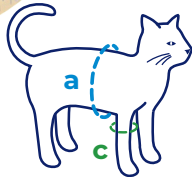

Insert the Holter holding protection: first the front legs and then the head

Place the protection on the back of the animal centering it inasmuch as possible

BENDANA

Post-operative protection for veterinary use for pets

PATENTED PRODUCT

HOW TO TAKE THE MEASUREMENTS

- a** chest circumference
-20% approximately= **A**
- c** circonferenza omero = **C**

HOW TO CHOOSE THE SIZES (MOD. 052)

ELECTRODES HOLDING

Item	A cm	B cm	size	weight
001.30	30	44	XXS	5 - 7
001.35	35	50	XS	7 - 10
001.40	40	58	S	10 - 15
001.45	45	65	M	15 - 20
001.55	55	80	L	20 - 30
001.65	65	95	XL	30 - 40
001.75	75	110	XXL	40 - 50