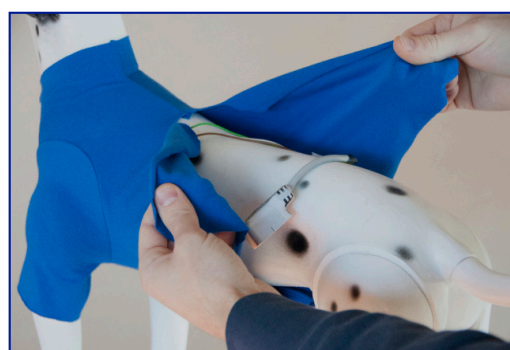

how to use **BENDANA**

mod. 052 ELECTRODES HOLDING PROTECTION

PATENTED

Spread material: 1. electro-medical devices, 2. electrode cover, 3. Holter holding protection

Apply the cover: inserting the legs first and then the head

Electrode fixing phase

Electrode fixing phase

Pass the connector within the hole of the cover and let the two flaps overlap

After having well overlapped the two flaps, fix them with at least two plaster strips

Insert the Holter holding protection: first the front legs and then the head

Place the protection on the back of the animal centering it inasmuch as possible

BENDANA

Post-operative protection for veterinary use for pets