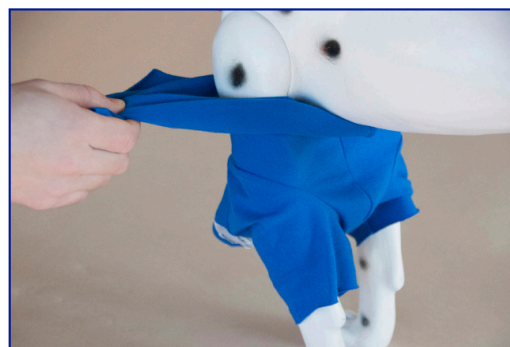

how to use **BENDANA**

mod. 052 ELECTRODES HOLDING PROTECTION

PATENTED

Spread material: 1. electro-medical devices, 2. electrode cover, 3. Holter holding protection

Apply the cover: inserting the legs first and then the head

Electrode fixing phase

Electrode fixing phase

Pass the connector within the hole of the cover and let the two flaps overlap

After having well overlapped the two flaps, fix them with at least two plaster strips

Insert the Holter holding protection: first the front legs and then the head

Place the protection on the back of the animal centering it inasmuch as possible

BENDANA

Post-operative protection for veterinary use for pets

T +39 0444 550361 F +39 0444 550268 Arcugnano (Vicenza)- ITALIA

info@bendana.it - www.bendana.it - P. IVA IT03652540240 - n. R.E.A. VI-342637

BENDANA

It is a post-operative protection for veterinary use, designed to completely cover the dressings in a safe and lasting way, leaving the animal absolute freedom of movement and eliminating any annoyance caused by the use of plasters, velcro and so on. It is a very simple to use elastic bandage, adaptable in a few steps to any breed and size, easy to remove even for routine checks during convalescence. It is made of natural jersey fabric ($\geq 90\%$ cotton e $5\div 10\%$ elastane). Produced in various models, in different shapes and sizes depending on the part of the body to be protected, it is supplied in two solutions: as shaped articles ready for use and, for the most experts, as a continuous straight protection, to be cut as required.