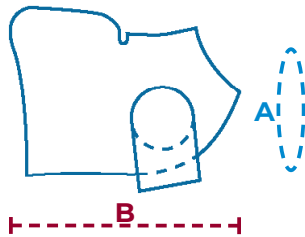

PATENTED PRODUCT

HOW TO TAKE THE MEASUREMENTS

- a** chest circumference
-20% approximately= **A**
- c** circonferenza omero = **C**

HOW TO CHOOSE THE SIZES (MOD. 052)

ELECTRODES HOLDING

Item	A cm	B cm	size	weight
001.30	30	44	XXS	5 - 7
001.35	35	50	XS	7 - 10
001.40	40	58	S	10 - 15
001.45	45	65	M	15 - 20
001.55	55	80	L	20 - 30
001.65	65	95	XL	30 - 40
001.75	75	110	XXL	40 - 50